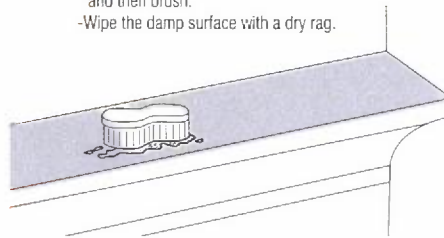

Contains no synthetic chemicals

FOR A MORE EFFECTIVE RESULT

COMPOSITION

A complex of essential oils and plant extracts, water.

DIRECTIONS FOR USE

- Dilute 1 litre of professional cleaner into 4 litres of water.
- Spray on the surface to clean.
- Leave to soak in for a few minutes and then brush.
- Wipe the damp surface with a dry rag.