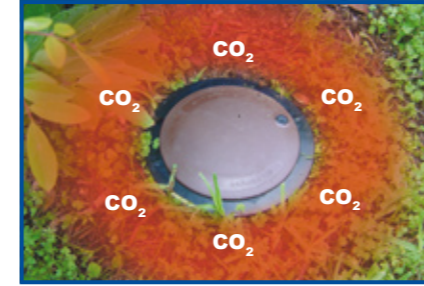

Focus

Termite Attractant

Natural, food-based granule designed to draw termites into your Exterra Stations instead of people's homes.

This patented technology creates the Exterra Termite Interception Zone. With other termite monitoring systems there is nothing to stop the termite simply passing between the Stations. After all the house is just a big food source. With Focus the termites are directed into the Exterra Stations. Guaranteed.